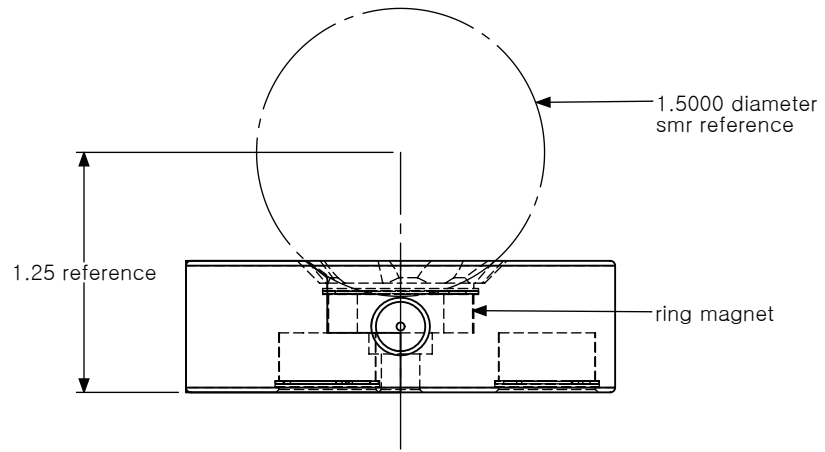

3 point nest for locating
spherically mounted retro
reflector

1.5000 diameter
smr reference

1.25 reference

ring magnet